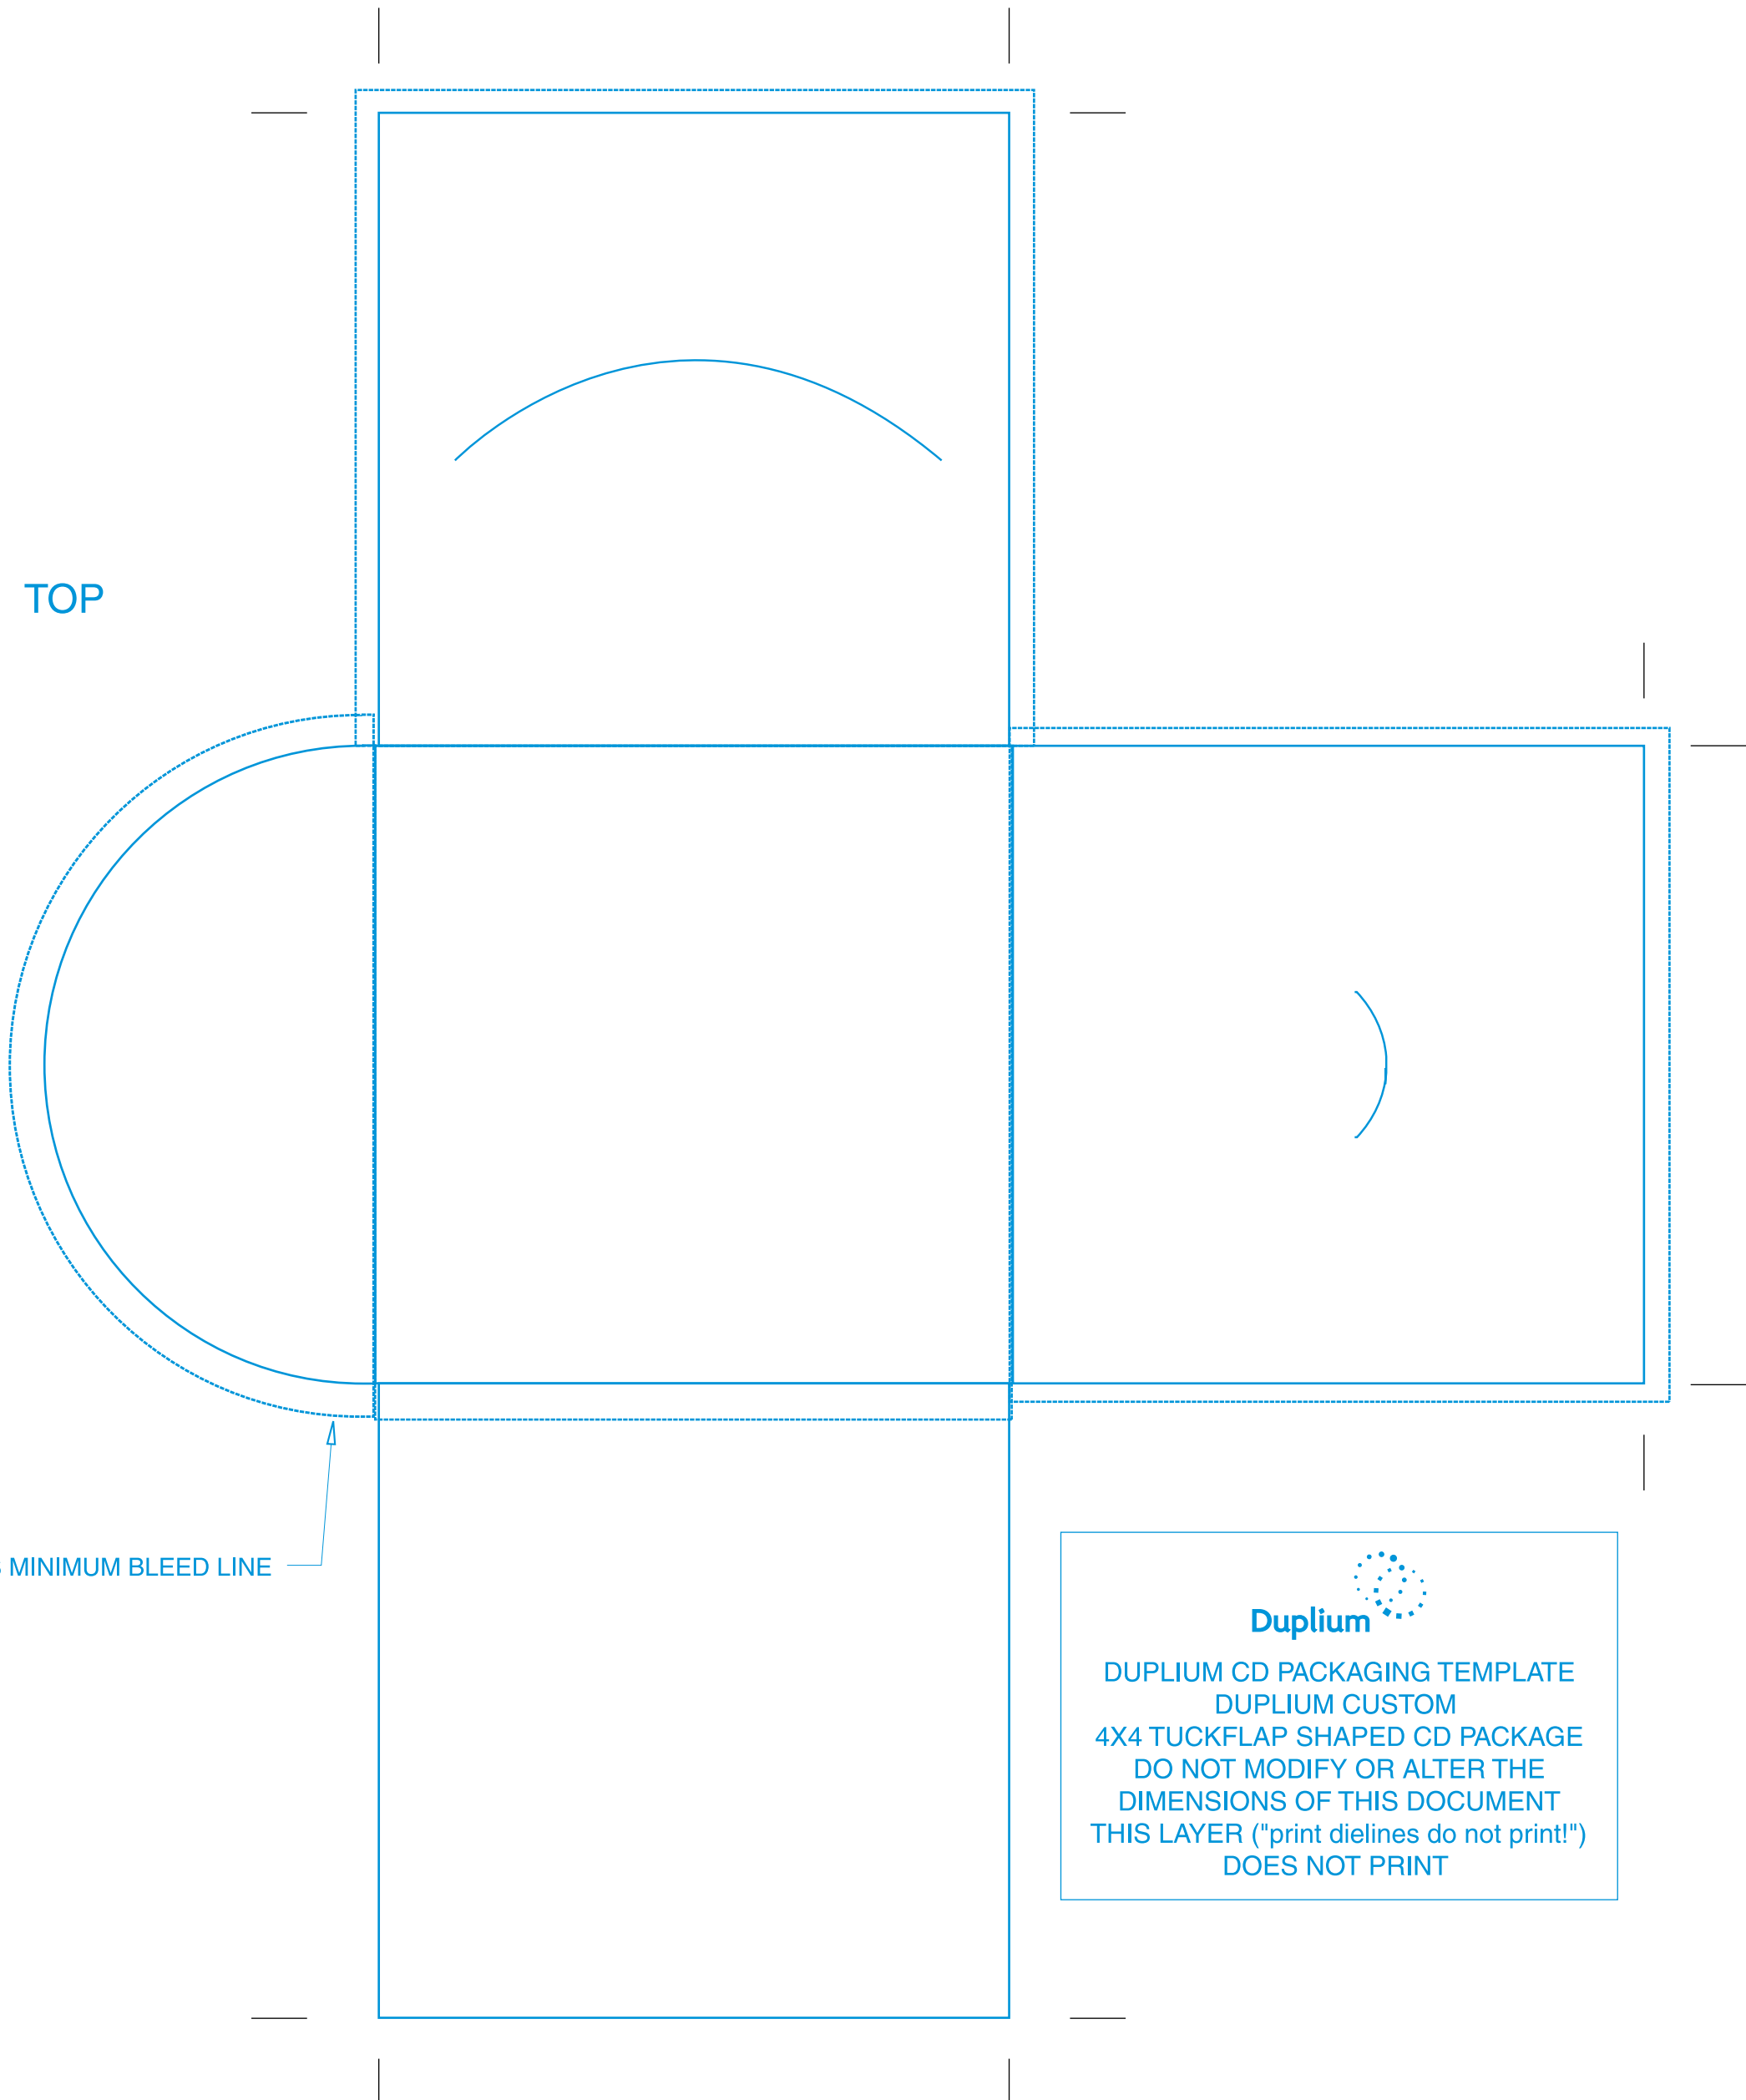

TOP

DASH LINE IS MINIMUM BLEED LINE

Duplium

DUPLIUM CD PACKAGING TEMPLATE
DUPLIUM CUSTOM
4X4 TUCKFLAP SHAPED CD PACKAGE
DO NOT MODIFY OR ALTER THE
DIMENSIONS OF THIS DOCUMENT
THIS LAYER ("print dielines do not print!")
DOES NOT PRINT