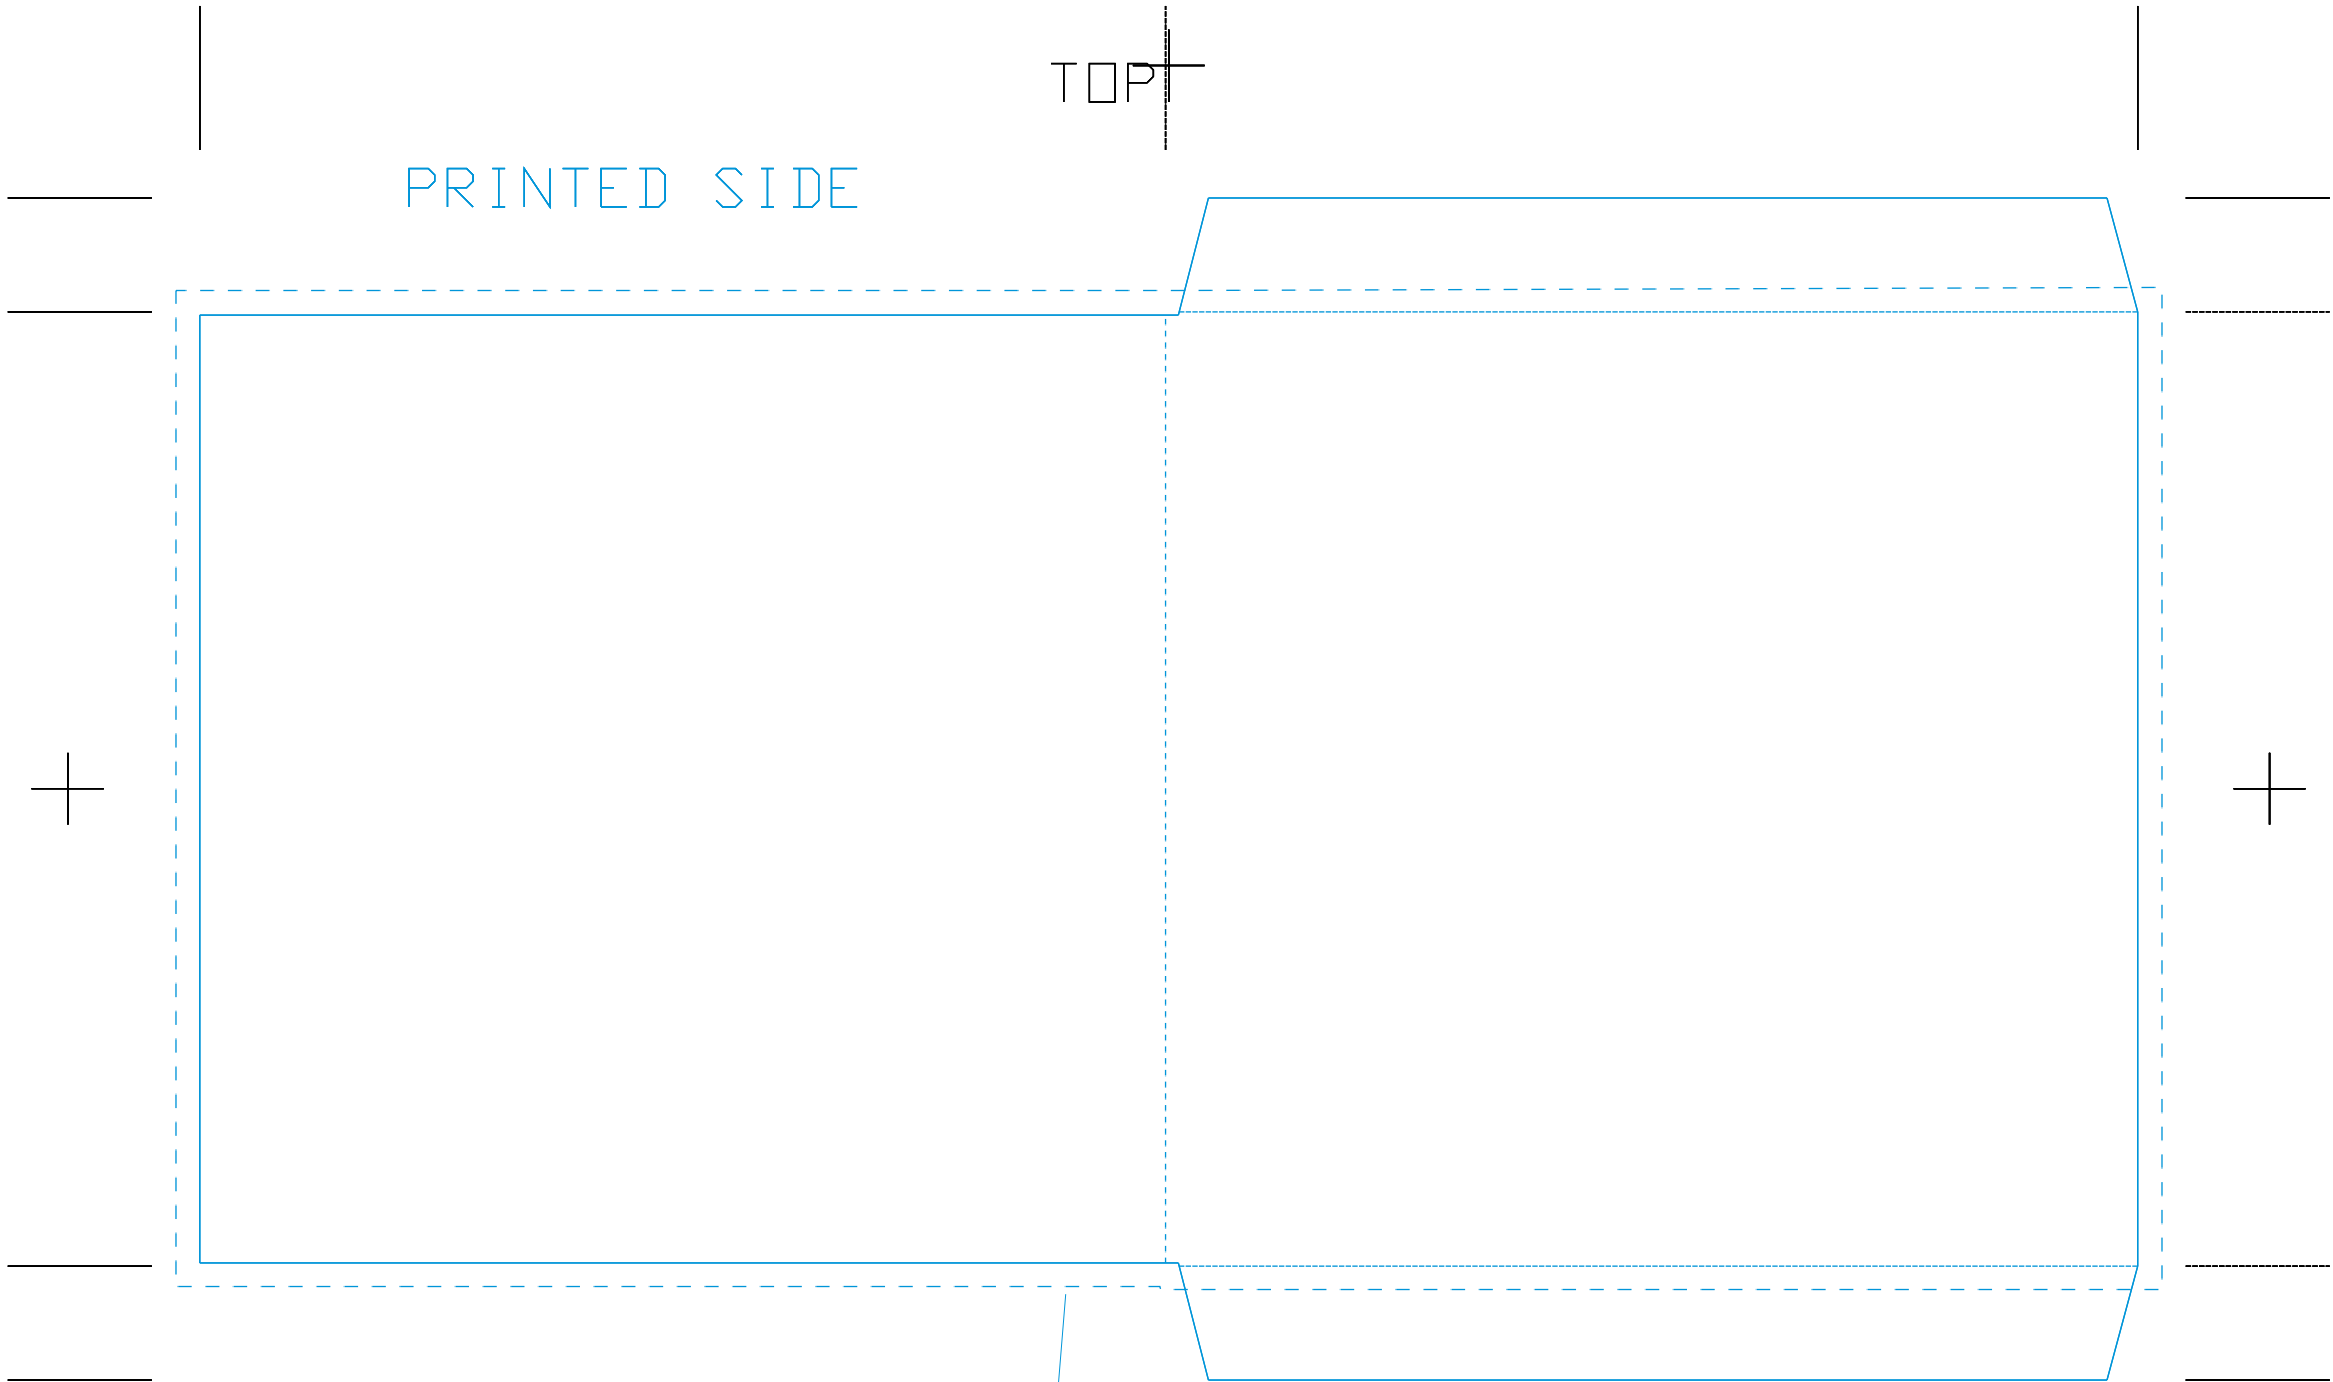

TOP

PRINTED SIDE

DASH LINE IS MINIMUM BLEED LINE

Duplium

DESIGN # 1000

DO NOT MODIFY OR ALTER THE
DIMENSIONS OF THIS DOCUMENT
THIS LAYER ("print dielines do not print!")
DOES NOT PRINT