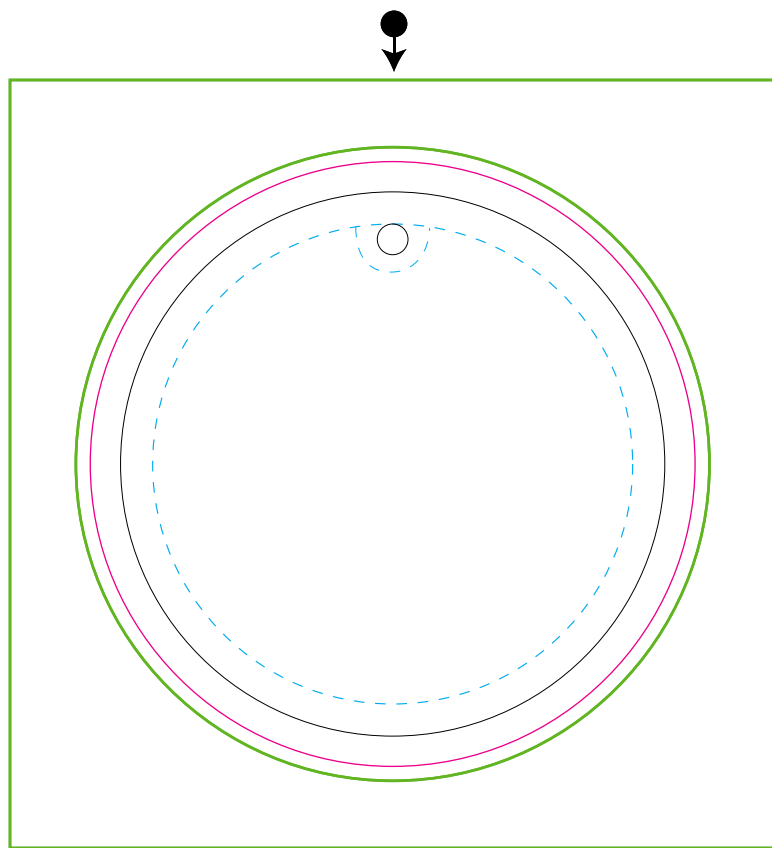

----- safe area for text — full bleed design
—— actual ornament size
—— guideline for production use only

40046

Ornament - Round, ceramic Ø 2.9"