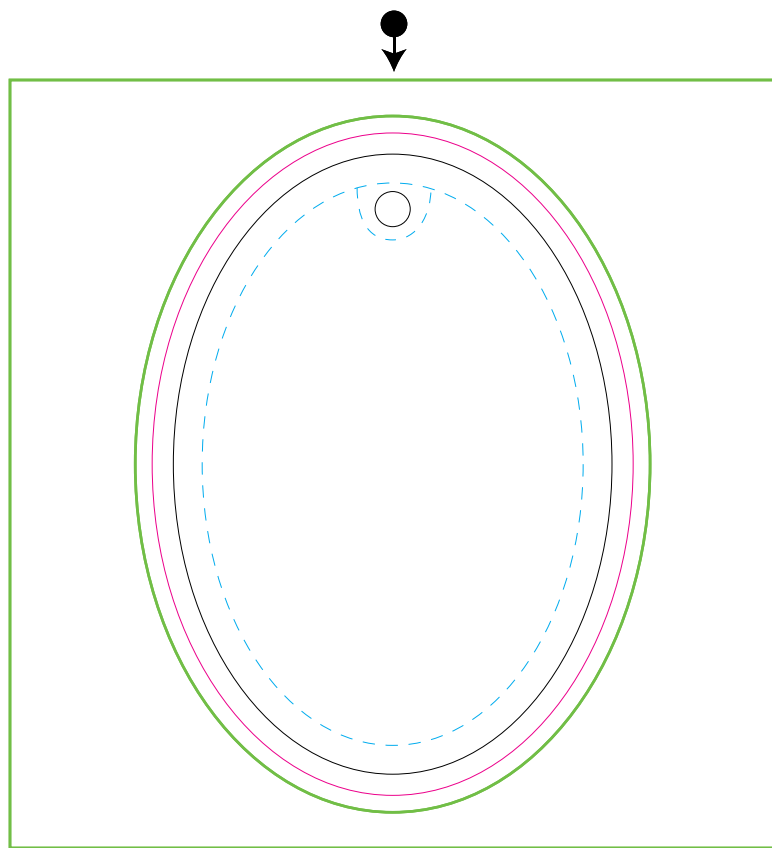

----- safe area for text ——— full bleed design
—— actual ornament size
—— guideline for production use only

40047
Ornament - Oval, ceramic 2.25" X 3,25"