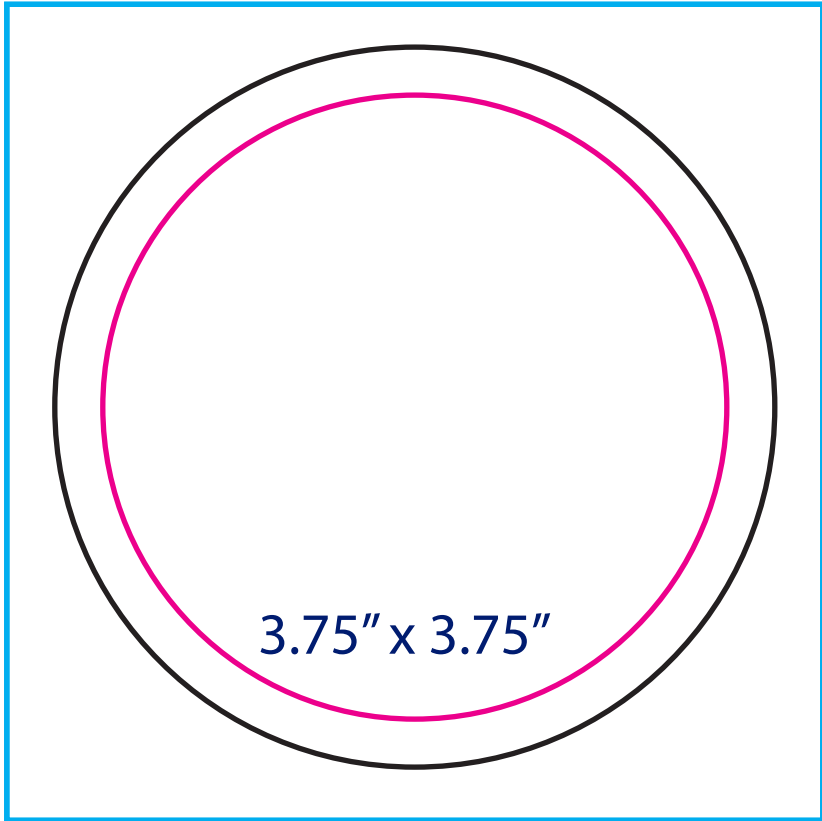

40049  
Coasters - Round

— full bleed design area — safe area for text  
— actual size