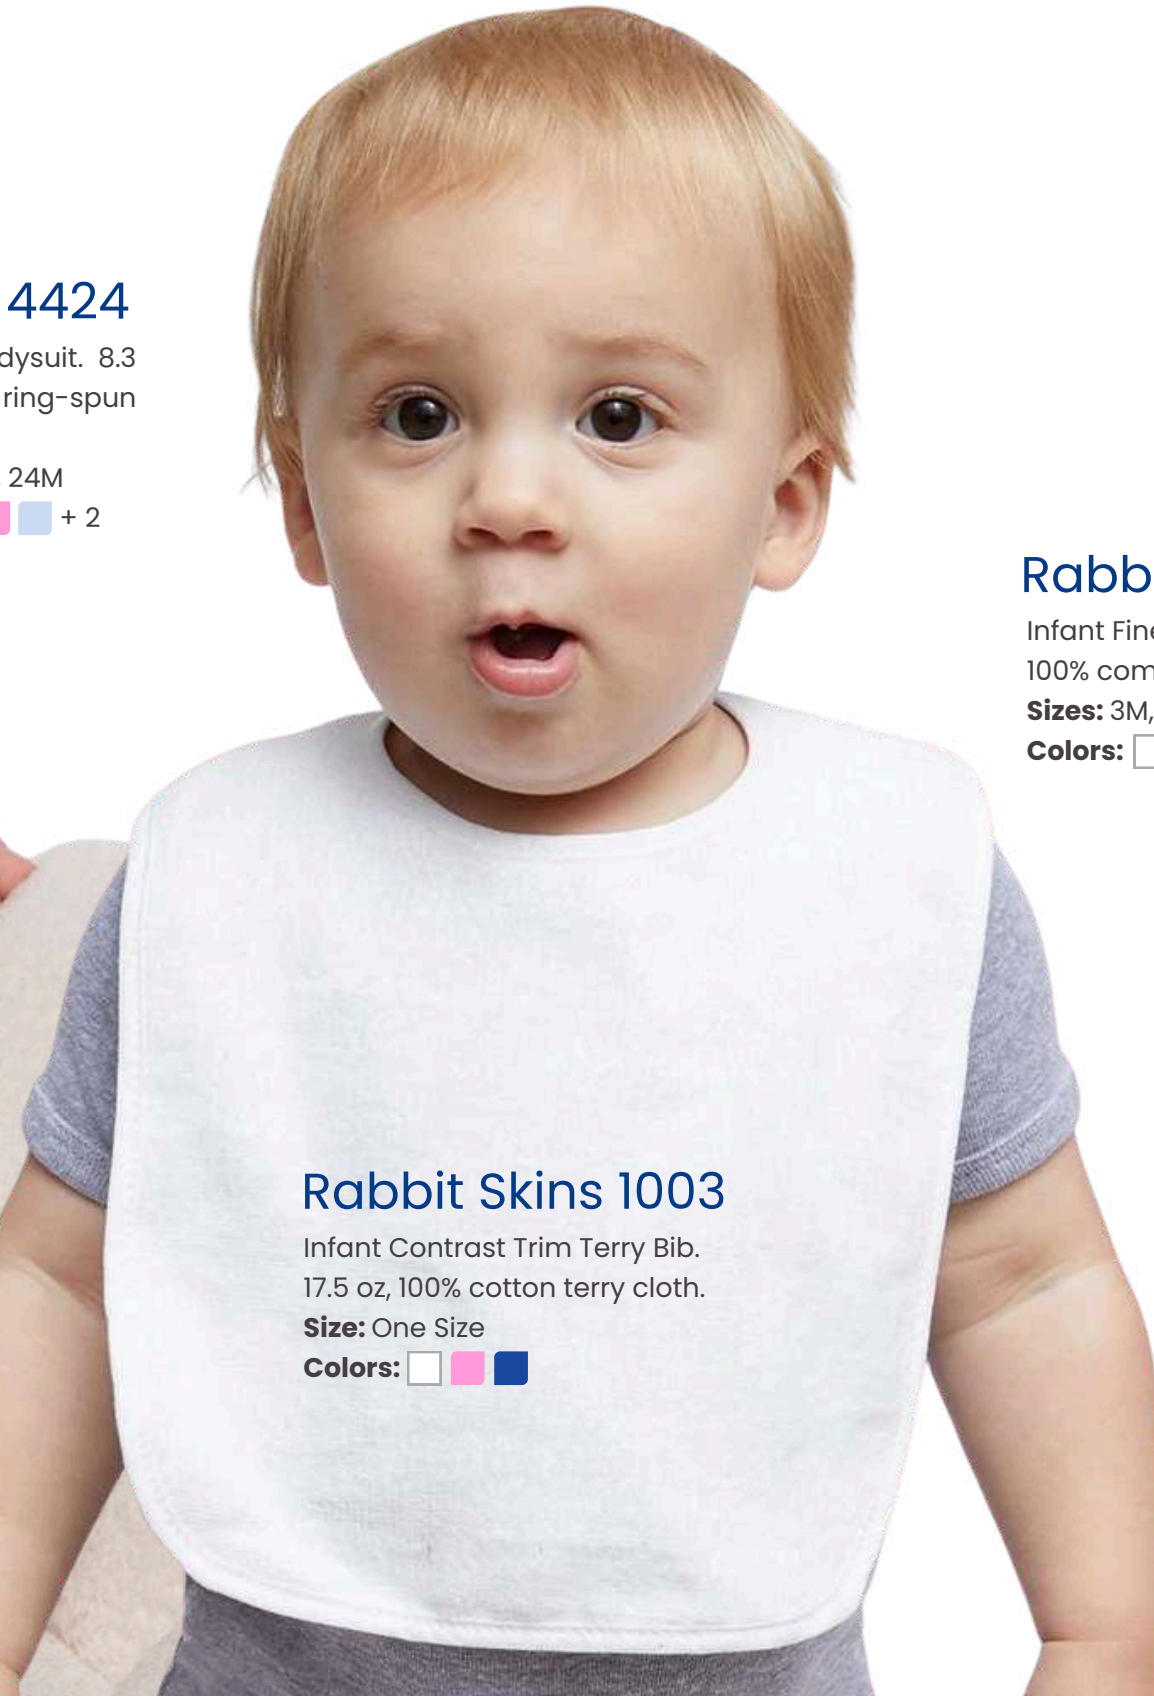

Rabbit Skins 4421

Infant Fine Jersey Long Sleeve Bodysuit. 7.5 oz, 100% combed ring-spun cotton jersey.

Sizes: NB, 6M, 12M, 18M

Colors: + 6

Rabbit Skins 3321

Toddler Fine Jersey Tee. 7.5 oz, 100% combed ring-spun cotton fine jersey.

Sizes: 2T, 3T, 4T, 5T

Colors: + 9

Rabbit Skins 4424

Infant Fine Jersey Bodysuit. 8.3 oz, 100% combed ring-spun cotton fine jersey.

Sizes: 3M, 6M, 12M, 18M, 24M

Colors: + 2

Rabbit Skins 3322

Infant Fine Jersey Tee. 7.5 oz, 100% combed ring-spun cotton.

Sizes: 3M, 6M, 12M, 18M, 24M

Colors: + 2

Rabbit Skins 1003

Infant Contrast Trim Terry Bib. 17.5 oz, 100% cotton terry cloth.

Size: One Size

Colors: + 3