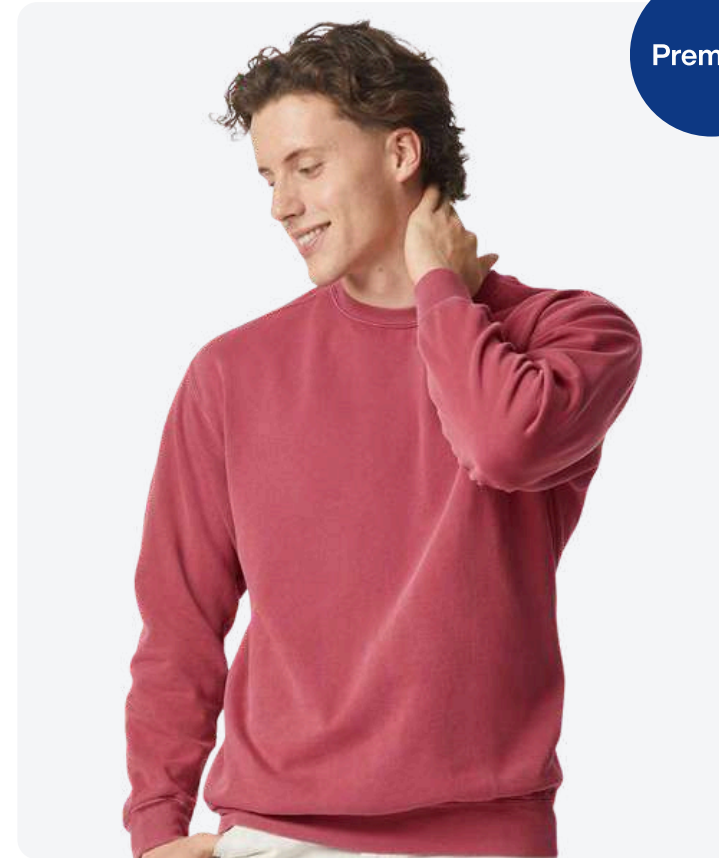

Best Seller

M&O 3340

Unisex Crewneck Fleece. 12.5 oz, 50/50 combed ring-spun USA premium cotton/polyester.

Sizes: S, M, L, XL, 2XL, 3XL

Colors:       + 13

Premium

Comfort Colors 1566

Unisex Garment-Dyed Crewneck Sweatshirt. 15.9 oz, 80/20 ring-spun cotton/polyester, 30 singles.